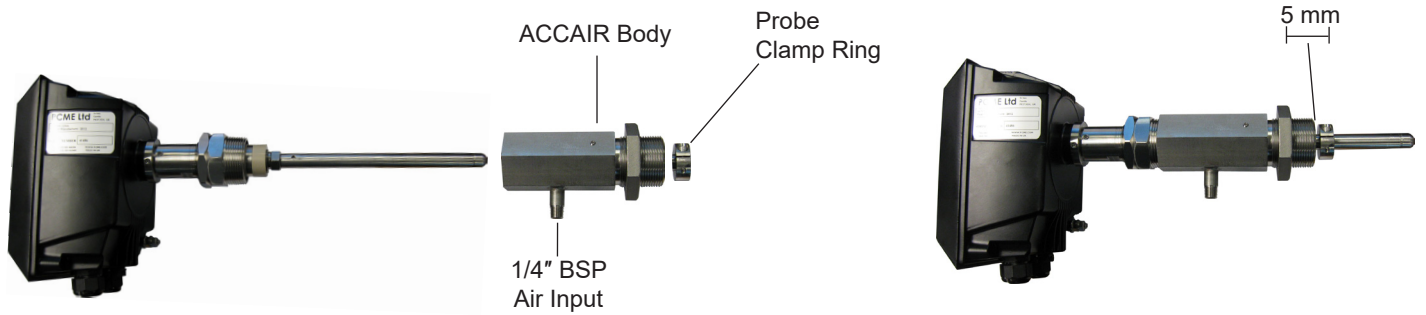

# Air Purge Guide for PCME *ElectroDynamic*® Sensors

### Standard Fitting (ACCAIR-S)

### Standard Fitting for Insulated Rods (ACCAIR-I)