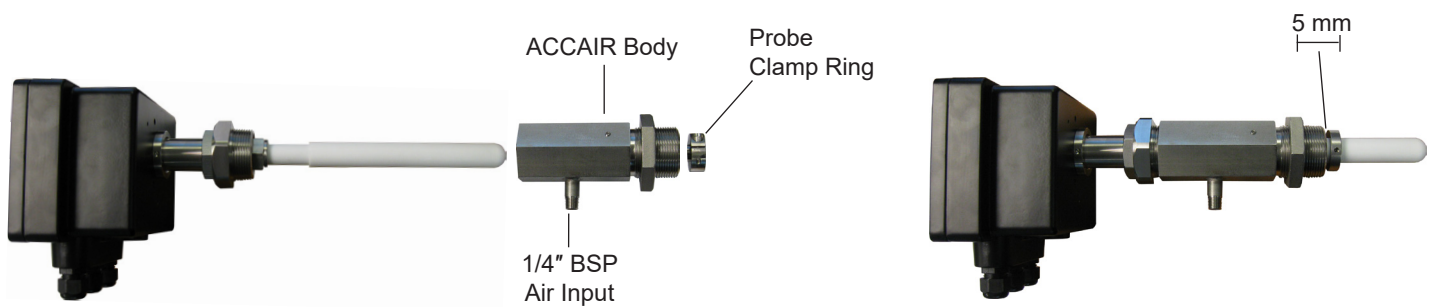

# Air Purge Guide for PCME *ElectroDynamic*® Sensors

### Standard Fitting (ACCAIR-S)

### Standard Fitting for Insulated Rods (ACCAIR-I)

### FAPA Fitting (ACCSTB-S-250)